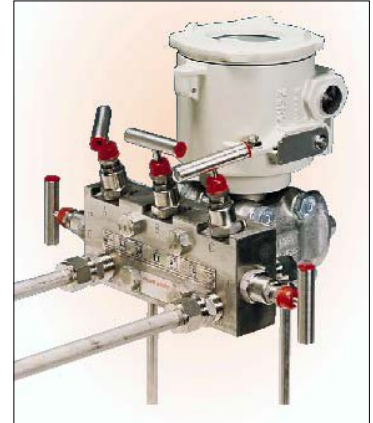

ALL DIMENSIONS AVAILABLE UPON REQUEST

*PERFORATED ROLLE
EQUAL SIDED ANGLES*

*STUD STANDPIPE
ADAPTATOR*

PIPING ACCESSORIES

TYPES OF PIPING ACCESSORIES

- STAINLESS STEEL MALE UNION CYLINDRICAL GAS THREAD MALE END
- STAINLESS STEEL UNION COUPLING NPT MALE END
- STEEL MALE PLUG
- STEEL THREADED DOUBLE NIPPLE
- STEEL THREADED REDUCER
- SYNTHETIC FIBERS + NITRILE ANNULAR FLAT JOINT
- SYNTHETIC FIBERS SEALS FOR FLUSH DECK
- SYNTHETIC FIBERS SEAL FOR INSPECTION PLUGS
- SYNTHETIC FIBERS SHEET
- TIE BOLTS FOR BUTTERFLY VALVE
- TWO HOLE STEEL COLLARS

ALL DIMENSIONS AVAILABLE UPON REQUEST

*FORGED STEEL
MALE PLUG*

TWO -HOLE STEEL COLLARS

5. NEEDLE VALVES

TYPES OF NEEDLE VALVES
<ul style="list-style-type: none">• BRASS SIMPLE
<ul style="list-style-type: none">• STEEL NEEDLE VALVE
<i>ALL DIMENSIONS AVAILABLE UPON REQUEST</i>

6. BUTTERFLY VALVES & ACCESSORIES

TYPES OF BUTTERFLY VALVES
<ul style="list-style-type: none">• DOUBLE ACTING PNEUMATIC ACTUATOR
<ul style="list-style-type: none">• MANUAL ACTUATOR (REDUCTION)
<ul style="list-style-type: none">• NITRILE SPOOL PIECE
<ul style="list-style-type: none">• PNEUMATIC ACTUATOR
<ul style="list-style-type: none">• STAINLESS BUTTERFLY
<i>ALL DIMENSIONS AVAILABLE UPON REQUEST</i>