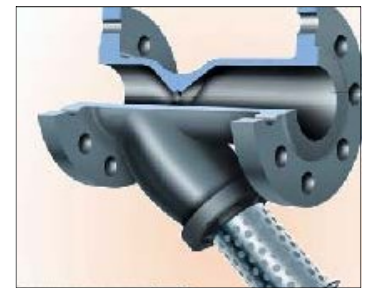

PVC BUTTERFLY VALVE

*CAST IRON DIAPHRAGM
VALVE*

MISCELLANEOUS VALVES

TYPES OF MISCELLANEOUS VALVES

- FAST OPENING VALVE CAST IRON WITH FLANGES
- FLANGES STEEL STRAIGHT VALVE
- FLOAT TRAP CLOSED
- GLOBE VALVE CAST IRON INTEGRAL DISK
- GLOBE VALVE CAST IRON – NON INTEGRAL DISK
- INDUSTRIAL VALVES PARALLEL – FLANGED
CAST IRON MUD BOX
- NICKELLED BRASS BALL VALVE WITH
THREADED
- PVC 2 WAY BALL VALVE
- PVC BUTTERFLY VALVE
- PVC BUTTERFLY VALVE WITH DOUBLE ACTING
- REGULATING VALVE
- SELF CLOSING VALVE IN BRONZE
- SERIES 800- STAINLESS STEEL 316L GATE
- SHEAR GATE VALVE IN CAST IRON
- SHEAR GATE VALVE IN STAINLESS STEEL

ALL DIMENSIONS AVAILABLE UPON REQUEST

PVC 2 WAY BALL VALVE

SINGLE DISK CHECK VALVE

MISCELLANEOUS VALVES

TYPES OF MISCELLANEOUS VALVES

- SINGLE SWING CHECK VALVES
- SINGLE – DISC CHECK VALVE WITH LIFT LIMITOR
- SOUNDING HEAD WITH AUTOMATIC DISK
- STAINLESS STEEL 316L BALL VALVE
- STAINLESS STEEL CHECK VALVE
- STEEL 3 WAYS BALL VALVE
- STEEL BALL VALVE
- STEEL GATE VALVE
- STEEL GLOBE VALVE – INTEGRAL DISK
- STEEL NEEDLE VALVE
- STEEL WYE -FILTER WITH PARALLEL FLANGES
- SW GLOBE VALVE STAINLESS STEEL
- SW GLOBE VALVE STEEL
- SWING TYPE CHECK VALVE
- TANK VENT CHECK VALVE
- TAPPED GLOBE VALVE IN BRONZE
- THERMOSTATIC STEAM TRAP
- WATER DRAINING PLUG VALVE

ALL DIMENSIONS AVAILABLE UPON REQUEST

STEEL GATE VALVE

STEEL WYE – FILTER WITH PARALLEL FLANGES

SW GLOBE VALVE

- One-stop-shop for all your Marine Spare Parts needs
- 4 complete Spare Parts catalogues on line
- Our partners: Suppliers and manufacturers worldwide
- Our clients: All Cruise lines, and so many more...
- Capability of shipping your orders to any destination
- Technical expertise for your refurbishing projects
- Service oriented, quality minded